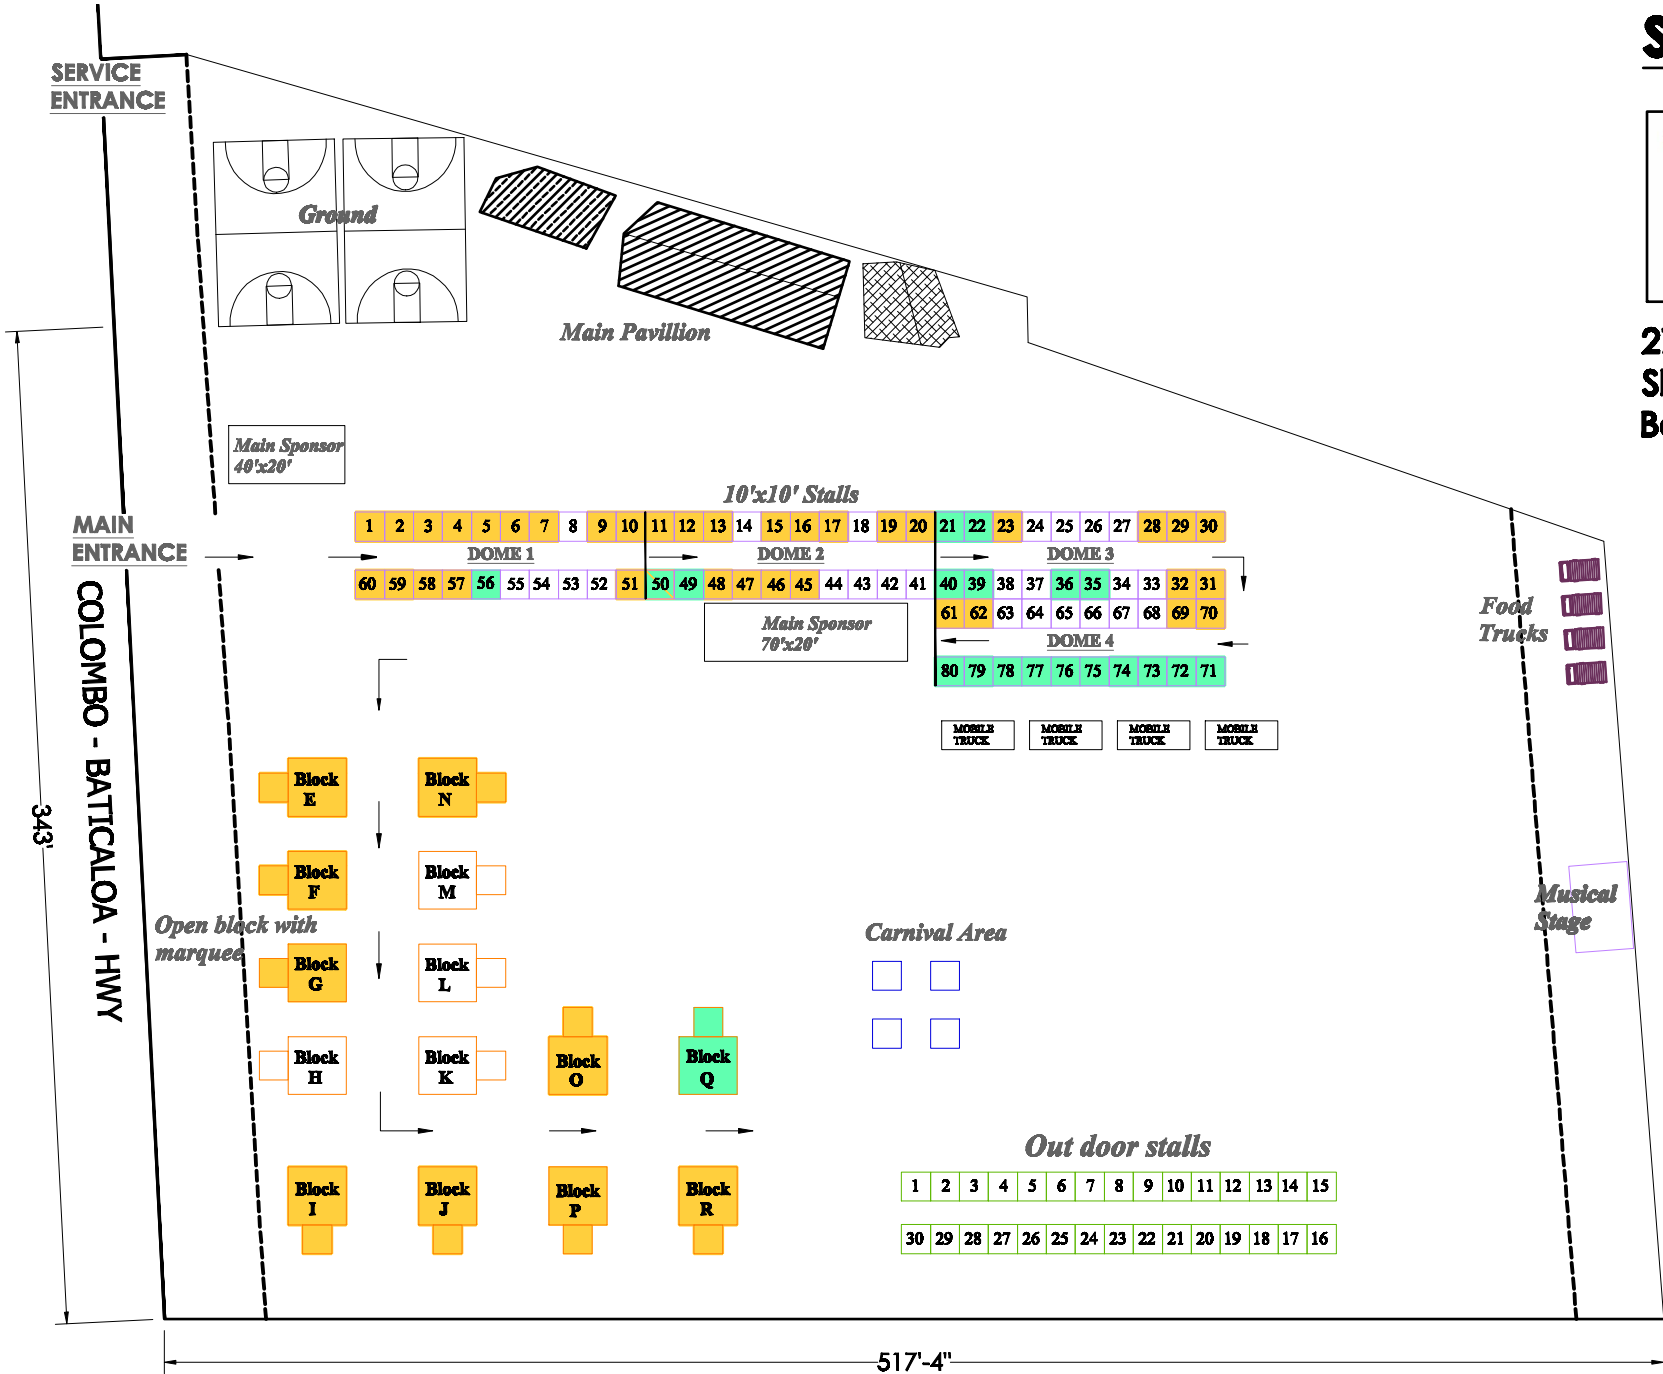

STALL PLAN

27th , 28th , 29th May 2016
Shivananda School Grounds,
Batticaloa.

- CONFIRMED STALLS**
- TENTATIVE STALLS**
- CHAMBER STALLS**
- OUT DOOR STALLS**